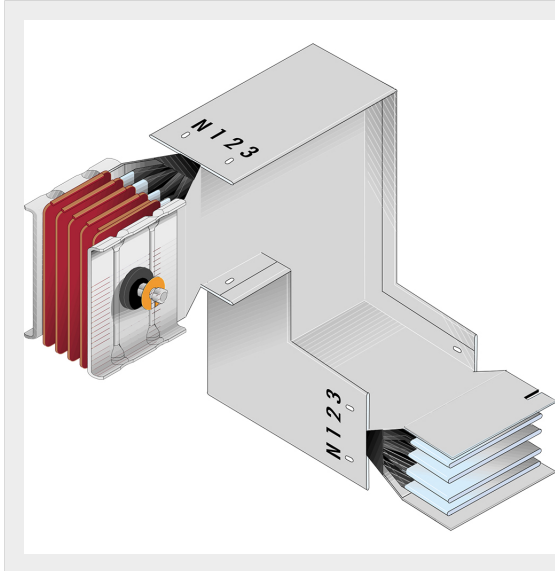

BTICINO > ZUCCHINI busbar > SCP Supercompact > Double vertical + horizontal elbows

65280508P

Double vertical + horizontal elbows SCP - Type 1 Cu - In= 2500A

Technical features

Protection index	IP55
Standard reference	CEI EN 61439-6
Rated voltage	1000V
Rated current	2500A
Series	SCP