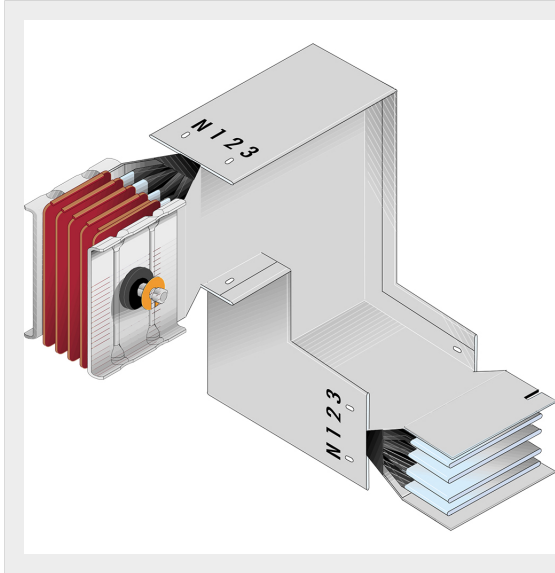

BTICINO &gt; ZUCCHINI busbar &gt; High power busbar &gt; SCP Supercompact &gt; Double vertical + horizontal elbows

**65280506P**

Double vertical + horizontal elbows SCP - Type 1 Cu - In= 2000A

## Technical features

Brand	BTicino
Standard reference	CEI EN 61439-6
Rated voltage	1000V
Rated current	2000A
Protection index	IP55
Series	SCP