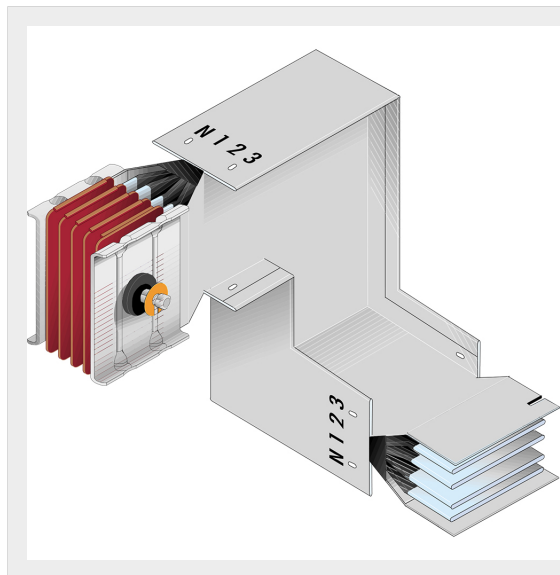

BTICINO > ZUCCHINI busbar > High power busbar > SCP Supercompact > Double vertical + horizontal elbows

**65280503P**

Double vertical + horizontal elbows SCP - Type 1 Cu - In= 1250A

Technical features

Brand	BTicino
Standard reference	CEI EN 61439-6
Rated voltage	1000V
Rated current	1250A
Protection index	IP55
Series	SCP