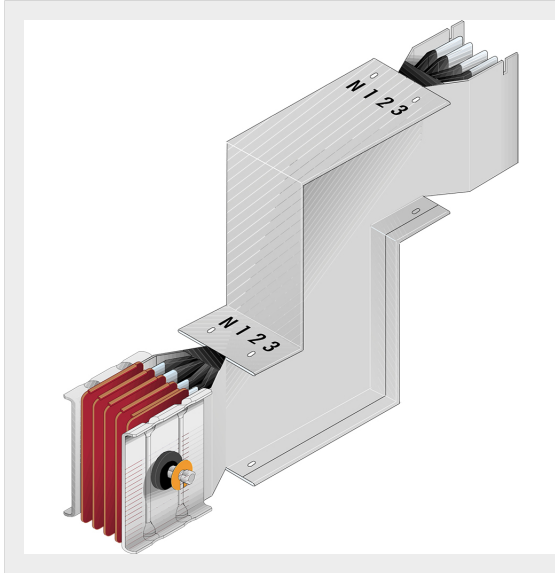

BTICINO > ZUCCHINI busbar > SCP Supercompact > Double vertical elbows

65280458P

Double vertical elbow (left) SCP - Type 1 Cu - In= 2500A

Technical features

Protection index	IP55
Standard reference	CEI EN 61439-6
Rated voltage	1000V
Rated current	2500A
Series	SCP