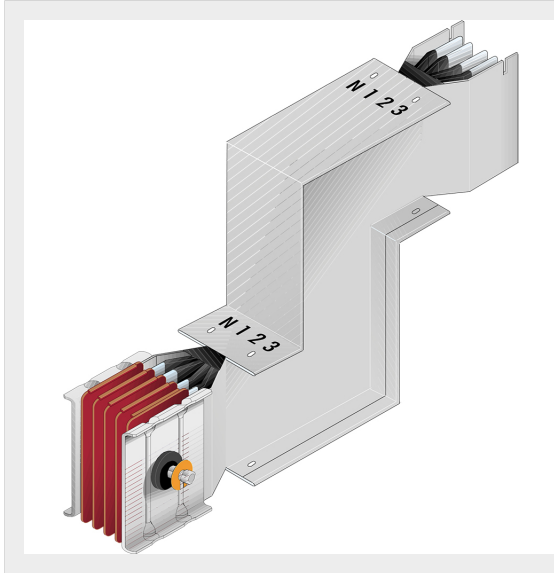

BTICINO > ZUCCHINI busbar > High power busbar > SCP Supercompact > Double vertical elbows

**65280450P**

Double vertical elbow (left) SCP - Type 1 Cu - In= 800A

Technical features

Brand	BTicino
Standard reference	CEI EN 61439-6
Rated voltage	1000V
Rated current	800A
Protection index	IP55
Series	SCP