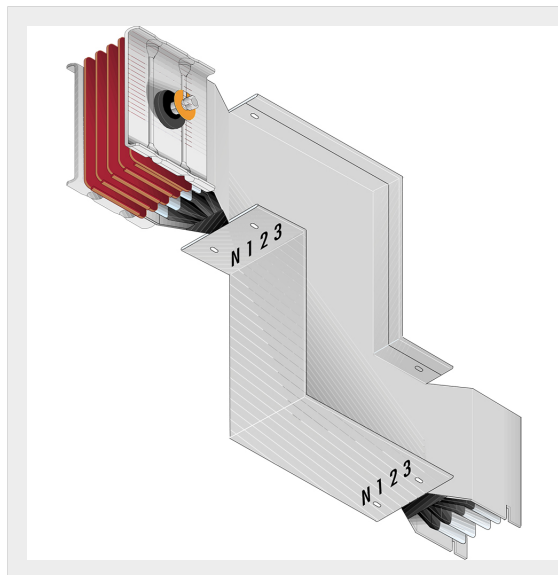

BTICINO > ZUCCHINI busbar > High power busbar > SCP Supercompact > Double vertical elbows

**65280445P**

Double vertical elbow (right) SCP - Type 2 Cu - In= 1600A

Technical features

Brand	BTicino
Standard reference	CEI EN 61439-6
Rated voltage	1000Vac
Rated current	1600A
Protection index	IP55
Series	SCP