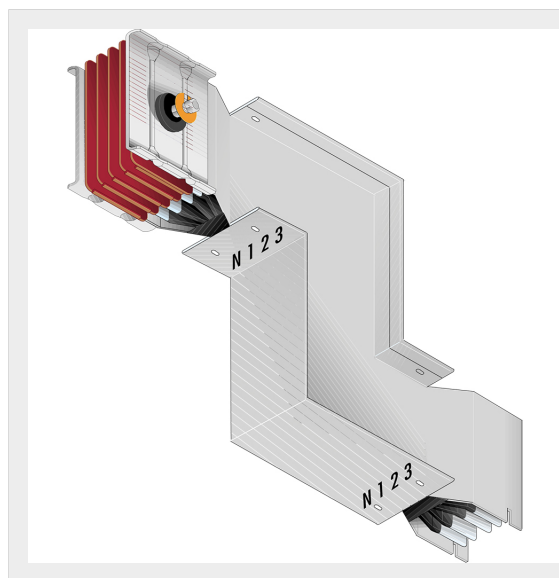

BTICINO > ZUCCHINI busbar > High power busbar > SCP Supercompact > Double vertical elbows

**65280440P**

Double vertical elbow (right) SCP - Type 2 Cu - In= 800A

Technical features

Brand	BTicino
Standard reference	CEI EN 61439-6
Rated voltage	1000Vac
Rated current	800A
Protection index	IP55
Series	SCP