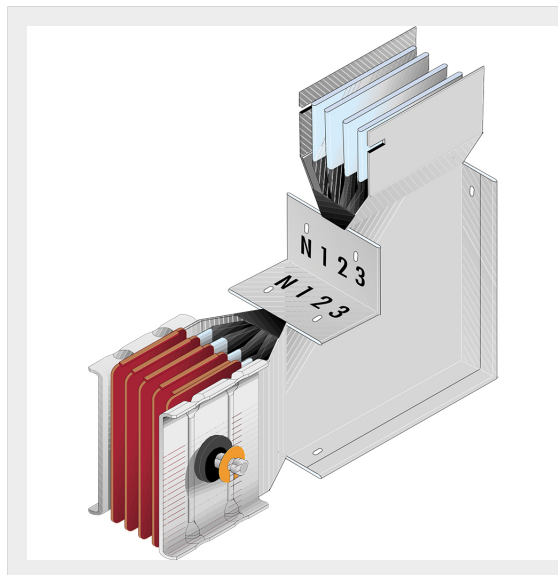

BTICINO &gt; ZUCCHINI busbar &gt; High power busbar &gt; SCP Supercompact &gt; Vertical elbows

**65280438P**

Vertical elbow (left) SCP - Type 1 - special Cu - In= 2500A

## Technical features

Brand	BTicino
Standard reference	CEI EN 61439-6
Rated voltage	1000V
Rated current	2500A
Protection index	IP55
Series	SCP