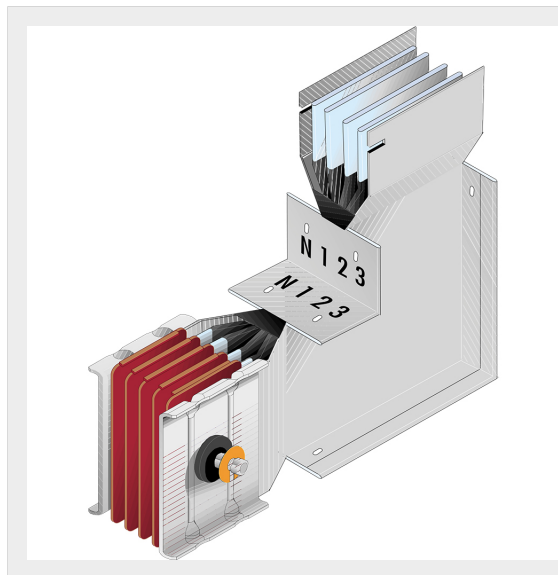

BTICINO &gt; ZUCCHINI busbar &gt; High power busbar &gt; SCP Supercompact &gt; Vertical elbows

**65280436P**

Vertical elbow (left) SCP - Type 1 - special Cu - In= 2000A

## Technical features

Brand	BTicino
Standard reference	CEI EN 61439-6
Rated voltage	1000Vac
Rated current	2000A
Protection index	IP55
Series	SCP