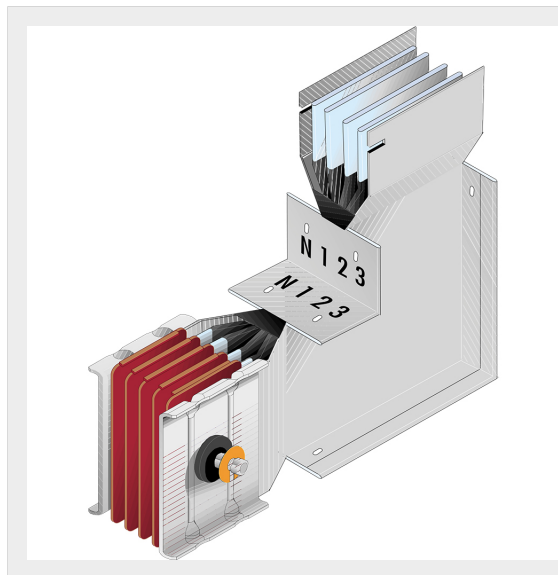

BTICINO > ZUCCHINI busbar > High power busbar > SCP Supercompact > Vertical elbows

**65280435P**

Vertical elbow (left) SCP - Type 1 - special Cu - In= 1600A

Technical features

Brand	BTicino
Standard reference	CEI EN 61439-6
Rated voltage	1000V
Rated current	1600A
Protection index	IP55
Series	SCP