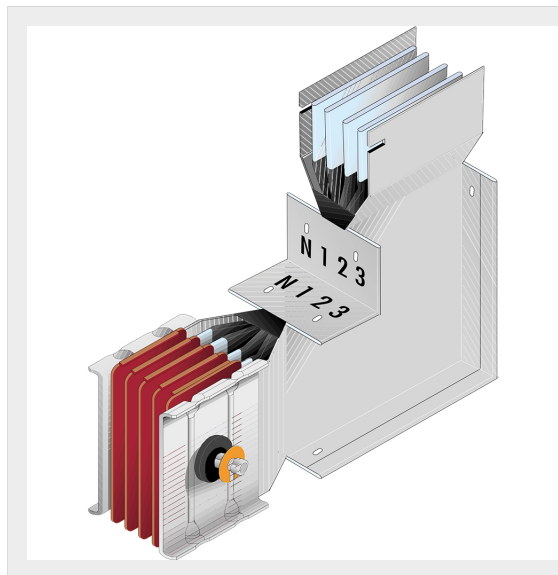

BTICINO > ZUCCHINI busbar > High power busbar > SCP Supercompact > Vertical elbows

**65280431P**

Vertical elbow (left) SCP - Type 1 - special Cu - In= 1000A

Technical features

| | |
|--------------------|----------------|
| Brand | BTicino |
| Standard reference | CEI EN 61439-6 |
| Rated voltage | 1000V |
| Rated current | 1000A |
| Protection index | IP55 |
| Series | SCP |