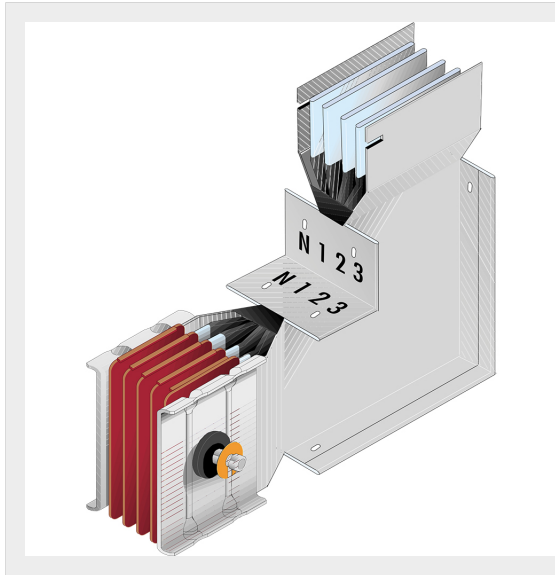

BTICINO > ZUCCHINI busbar > High power busbar > SCP Supercompact > Vertical elbows

**65280430P**

Vertical elbow (left) SCP - Type 1 - special Cu - In= 800A

Technical features

Brand	BTicino
Standard reference	CEI EN 61439-6
Rated voltage	1000V
Rated current	800A
Protection index	IP55
Series	SCP