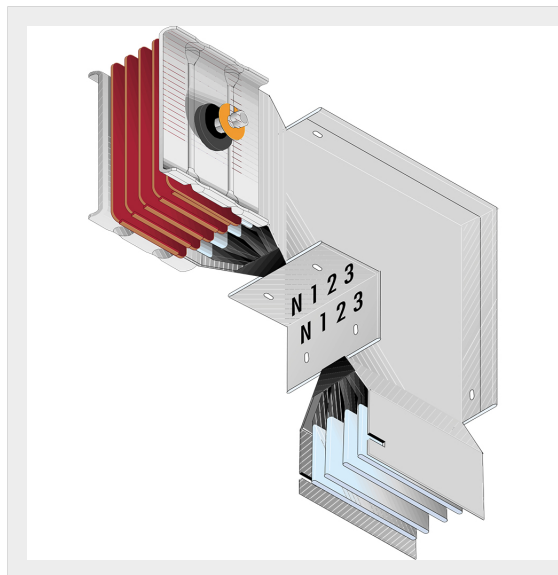

BTICINO &gt; ZUCCHINI busbar &gt; High power busbar &gt; SCP Supercompact &gt; Vertical elbows

**65280425P**

Vertical elbow (right) SCP - Type 2 - special Cu - In= 1600A

## Technical features

Brand	BTicino
Standard reference	CEI EN 61439-6
Rated voltage	1000Vac
Rated current	1600A
Protection index	IP55
Series	SCP