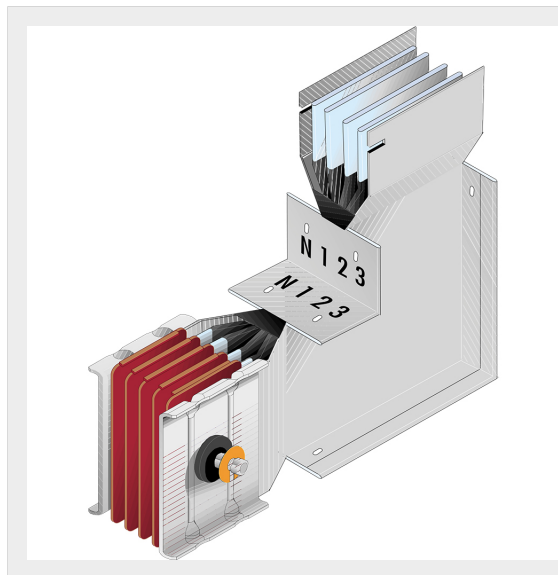

BTICINO &gt; ZUCCHINI busbar &gt; High power busbar &gt; SCP Supercompact &gt; Vertical elbows

**65280418P**

Vertical elbow (left) SCP - Type 1 - Standard Cu - In= 2500A

## Technical features

Brand	BTicino
Standard reference	CEI EN 61439-6
Rated voltage	1000Va.c.
Rated current	2.5kA
Protection index	IP55
Series	SCP