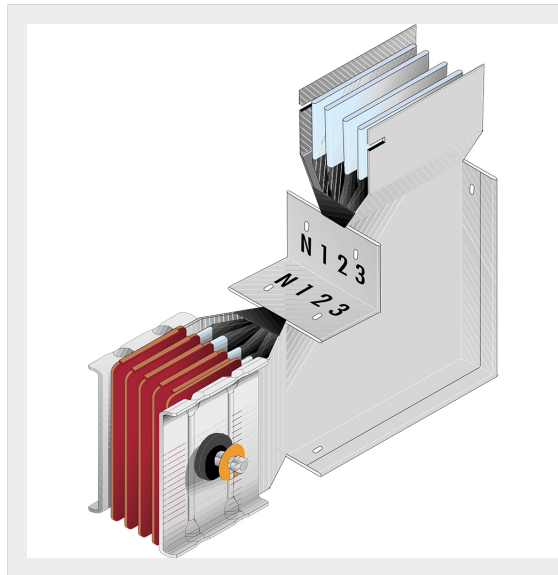

BTICINO > ZUCCHINI busbar > High power busbar > SCP Supercompact > Vertical elbows

**65280413P**

Vertical elbow (left) SCP - Type 1 - Standard Cu - In= 1250A

Technical features

Documentation

Brand	BTicino
Standard reference	CEI EN 61439-6
Rated voltage	1000Vac
Rated current	1250A
Protection index	IP55
Series	SCP

 [Busbar catalogue](#)