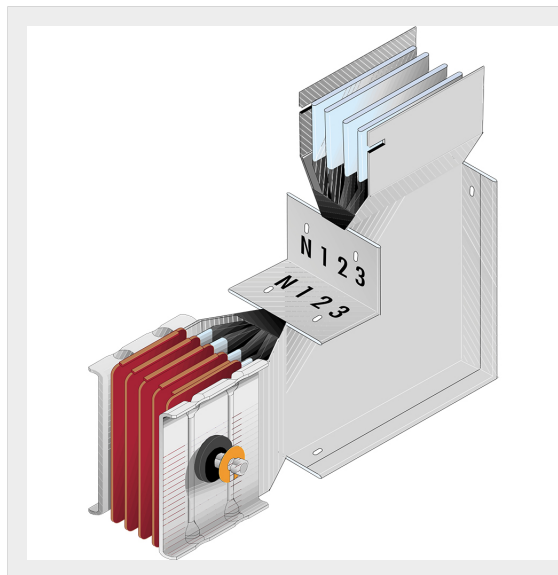

BTICINO > ZUCCHINI busbar > High power busbar > SCP Supercompact > Vertical elbows

**65280411P**

Vertical elbow (left) SCP - Type 1 - Standard Cu - In= 1000A

Technical features

Documentation

Brand	BTicino
Standard reference	CEI EN 61439-6
Rated voltage	1000Va.c.
Rated current	1000A
Protection index	IP55
Series	SCP

 [Busbar catalogue](#)