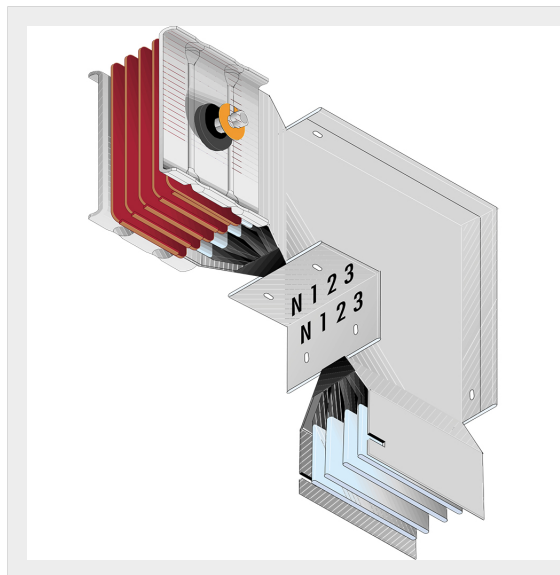

BTICINO > ZUCCHINI busbar > High power busbar > SCP Supercompact > Vertical elbows

**65280403P**

Vertical elbow (right) SCP - Type 2 - Standard Cu - In= 1250A

Technical features

Brand	BTicino
Standard reference	CEI EN 61439-6
Rated voltage	1000V
Rated current	1250A
Protection index	IP55
Series	SCP