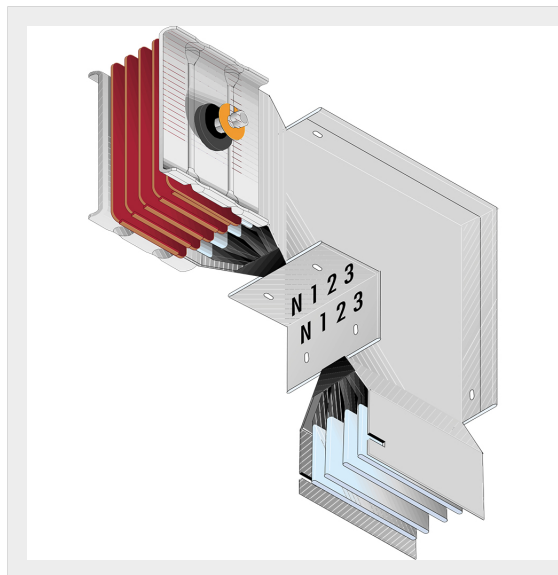

BTICINO > ZUCCHINI busbar > High power busbar > SCP Supercompact > Vertical elbows

**65280401P**

Vertical elbow (right) SCP - Type 2 - Standard Cu - In= 1000A

Technical features

Brand	BTicino
Standard reference	CEI EN 61439-6
Rated voltage	1000V
Rated current	1000A
Protection index	IP55
Series	SCP