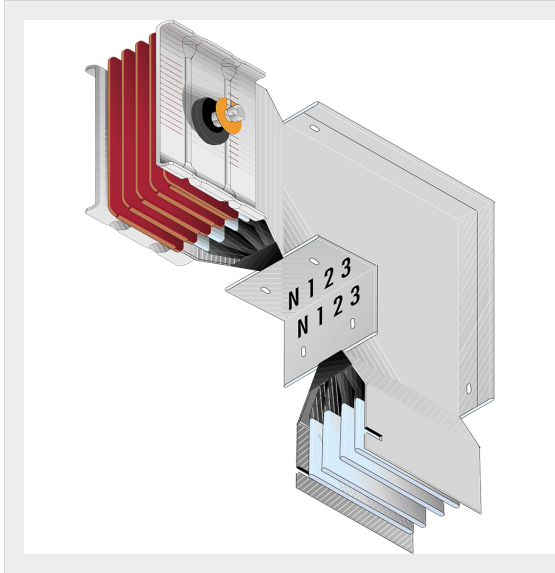

BTICINO > ZUCCHINI busbar > SCP Supercompact > Vertical elbows

65280401P

Vertical elbow (right) SCP - Type 2 - Standard Cu - In= 1000A

Technical features

Protection index	IP55
Standard reference	CEI EN 61439-6
Rated voltage	1000V
Rated current	1000A
Series	SCP