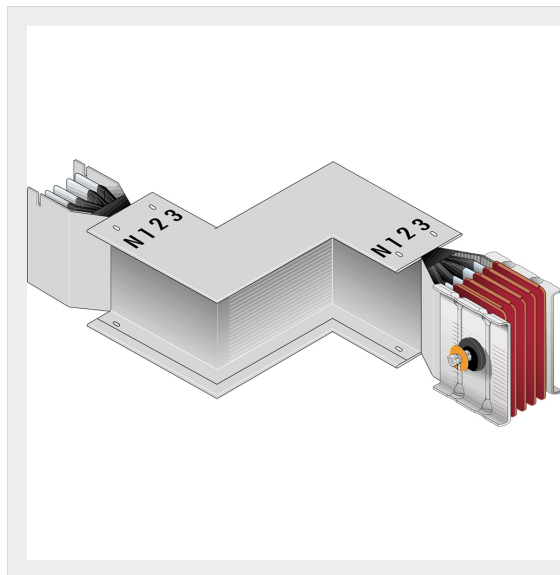

BTICINO &gt; ZUCCHINI busbar &gt; High power busbar &gt; SCP Supercompact &gt; Double horizontal elbows

**65280358P**

Double horizontal elbow (left) SCP - Type 2 Cu - In= 2500A

## Technical features

Brand	BTicino
Standard reference	CEI EN 61439-6
Rated voltage	1000Vac
Rated current	2500A
Protection index	IP55
Series	SCP