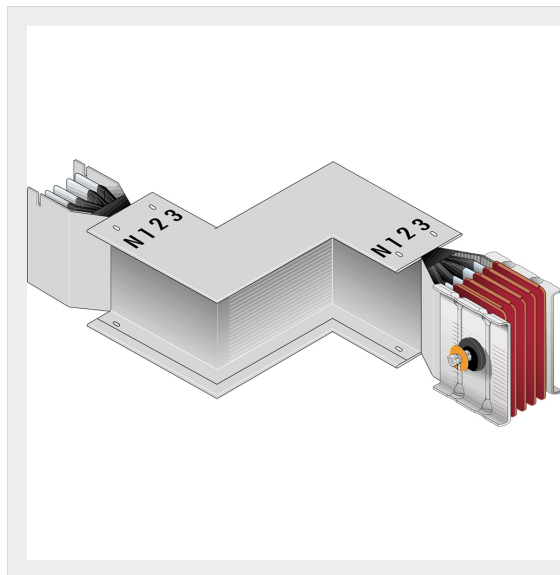

BTICINO > ZUCCHINI busbar > High power busbar > SCP Supercompact > Double horizontal elbows

**65280351P**

Double horizontal elbow (left) SCP - Type 2 Cu - In= 1000A

Technical features

Brand	BTicino
Standard reference	CEI EN 61439-6
Rated voltage	1000Va.c.
Rated current	1000A
Protection index	IP55
Series	SCP