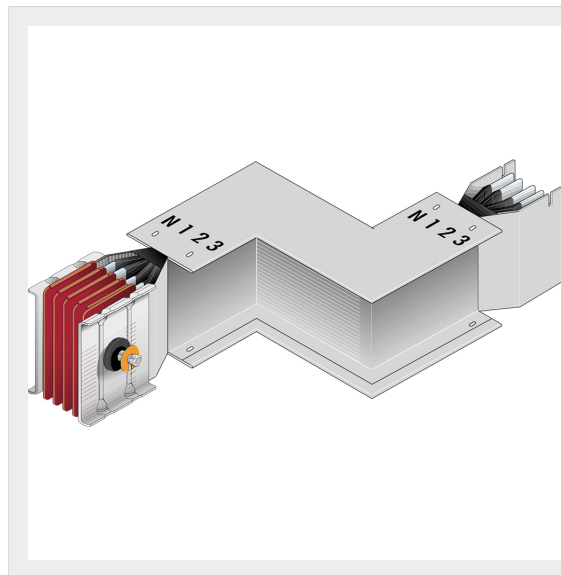

BTICINO &gt; ZUCCHINI busbar &gt; High power busbar &gt; SCP Supercompact &gt; Double horizontal elbows

**65280343P**

Double horizontal elbow (right) SCP - Type 1 Cu - In= 1250A

## Technical features

Brand	BTicino
Standard reference	CEI EN 61439-6
Rated voltage	1000Vac
Rated current	1250A
Protection index	IP55
Series	SCP