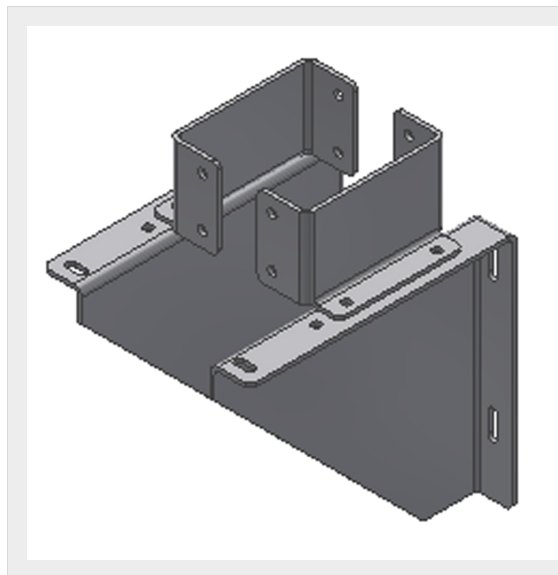

BTICINO > ZUCCHINI busbar > SCP Supercompact > Brackets

65213722

Bracket with shelf for SCP - In= 1600-2000A (Al/Cu)

## Technical features

Protection index	IP55
Standard reference	CEI EN 61439-6
Rated voltage	1000V
Rated current	1600-2000A
Series	SCP