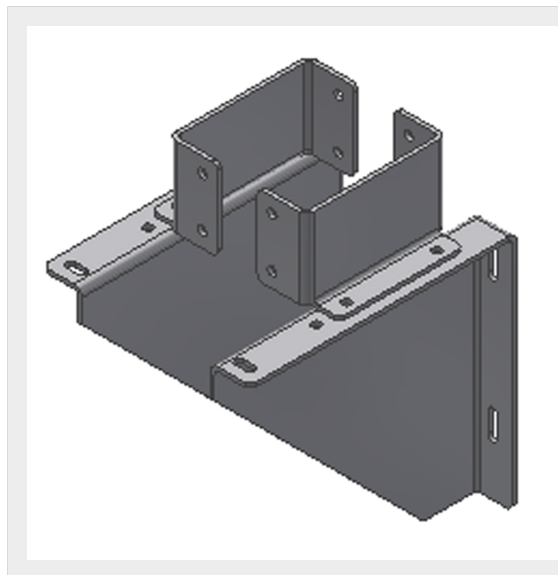

BTICINO > ZUCCHINI busbar > SCP Supercompact > Brackets

65213721

Bracket with shelf for SCP - In= 630-1250A (Al/Cu)

Technical features

Protection index	IP55
Standard reference	CEI EN 61439-6
Rated voltage	1000V
Rated current	630-1250A
Series	SCP