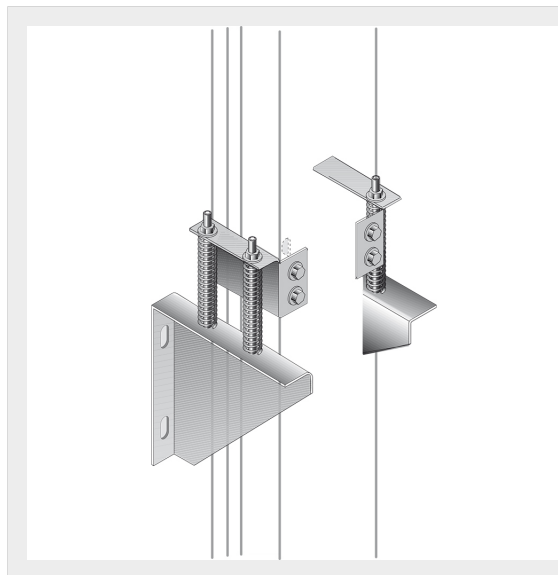

BTICINO &gt; ZUCCHINI busbar &gt; SCP Supercompact &gt; Brackets

65213712

Bracket with shelf and springs for SCP - In= 1600-2000A (Al/Cu)

## Technical features

Protection index	IP55
Standard reference	CEI EN 61439-6
Rated voltage	1000V
Rated current	1600-2000A
Series	SCP