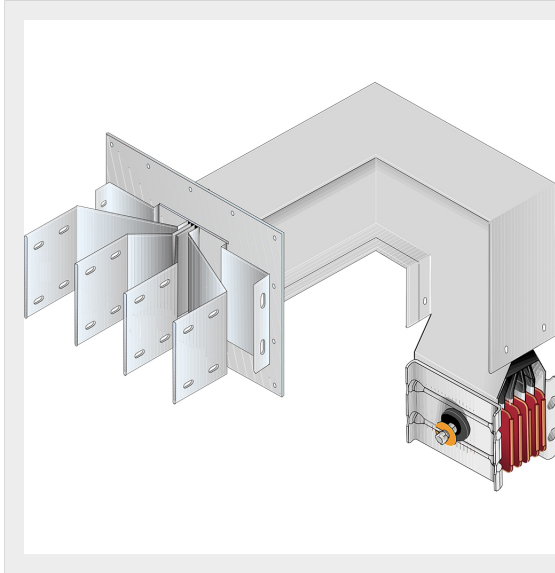

BTICINO > ZUCCHINI busbar > High power busbar > SCP Supercompact > Connection interface with horizontal + vertical elbow

**60391677P**

Busbar outlet element with horizontal + vertical elbow for busbar SCP - Type 8 AI - In= 4000A - double bar

Technical features

Brand	BTicino
Standard reference	CEI EN 61439-6
Rated voltage	1000Va.c.
Rated current	4000A
Protection index	IP55
Series	SCP

Documentation

 [Busbar catalogue](#)