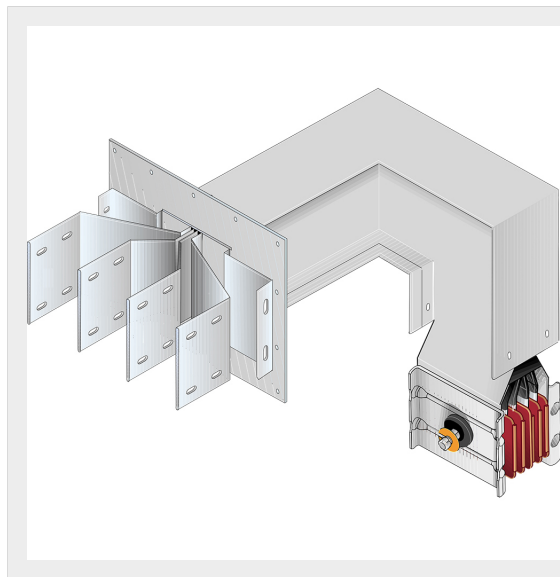

BTICINO > ZUCCHINI busbar > High power busbar > SCP Supercompact > Connection interface with horizontal + vertical elbow

**60391676P**

Busbar outlet element with horizontal + vertical elbow for busbar SCP - Type 8 AI - In= 3200A - double bar

Technical features

Brand	BTicino
Standard reference	CEI EN 61439-6
Rated voltage	1000V
Rated current	3200A
Protection index	IP55
Series	SCP

Documentation

 [Busbar catalogue](#)