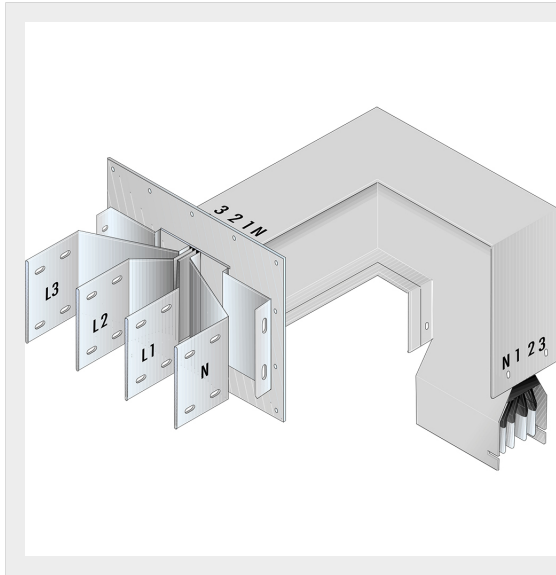

BTICINO > ZUCCHINI busbar > High power busbar > SCP Supercompact > Connection interface with horizontal + vertical elbow

**60391634P**

Busbar outlet element with horizontal + vertical elbow for busbar SCP - Type 4 AI - In= 2500A - double bar

Technical features

Brand	BTicino
Standard reference	CEI EN 61439-6
Rated voltage	1000Va.c.
Rated current	2.5kA
Protection index	IP55
Series	SCP

Documentation

 [Busbar catalogue](#)