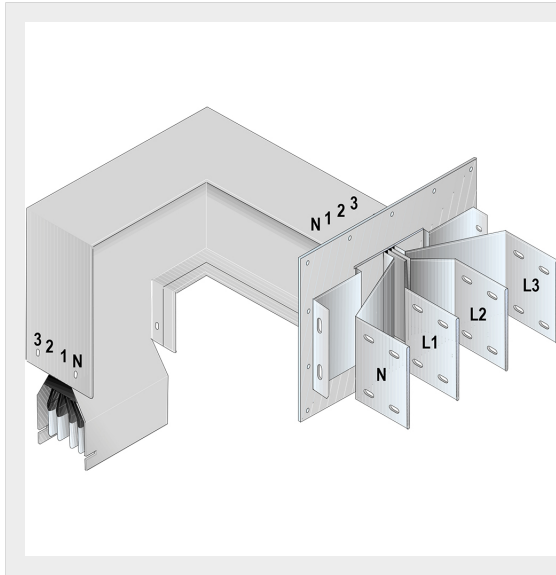

BTICINO &gt; ZUCCHINI busbar &gt; SCP Supercompact &gt; Connection interface with horizontal + vertical elbow

60391626P

Busbar outlet element with horizontal + vertical elbow for busbar SCP - Type 3 AI - In= 3200A - double bar

## Technical features

Protection index	IP55
Standard reference	CEI EN 61439-6
Rated voltage	1000V
Rated current	3200A
Series	SCP