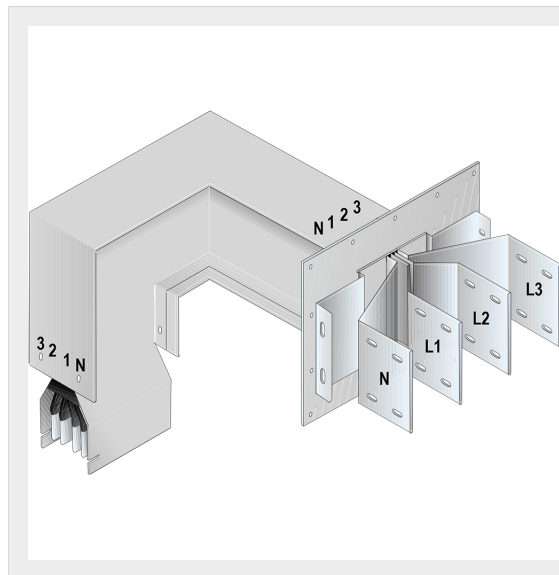

BTICINO > ZUCCHINI busbar > SCP Supercompact > Connection interface with horizontal + vertical elbow

## 60391624P

Busbar outlet element with horizontal + vertical elbow for busbar SCP - Type 3 AI - In= 2500A - double bar

### Technical features

Protection index	IP55
Standard reference	CEI EN 61439-6
Rated voltage	1000V
Rated current	2500A
Series	SCP