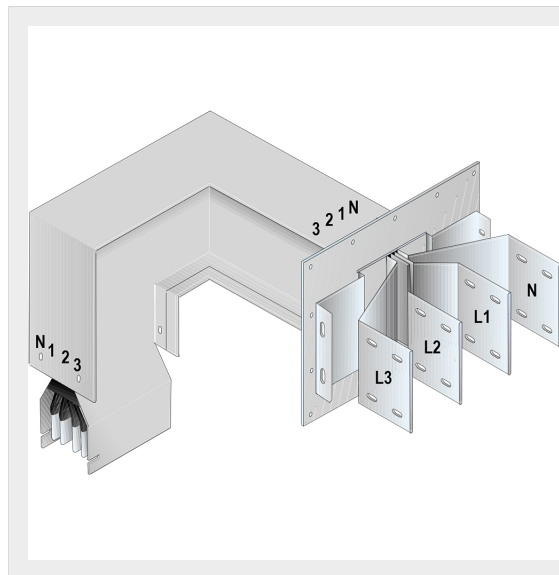

BTICINO > ZUCCHINI busbar > High power busbar > SCP Supercompact > Connection interface with horizontal + vertical elbow

**60391617P**

Busbar outlet element with horizontal + vertical elbow for busbar SCP - Type 2 AI - In= 4000A - double bar

Technical features

| | |
|--------------------|----------------|
| Brand | BTicino |
| Standard reference | CEI EN 61439-6 |
| Rated voltage | 1000Vac |
| Rated current | 4000A |
| Protection index | IP55 |
| Series | SCP |