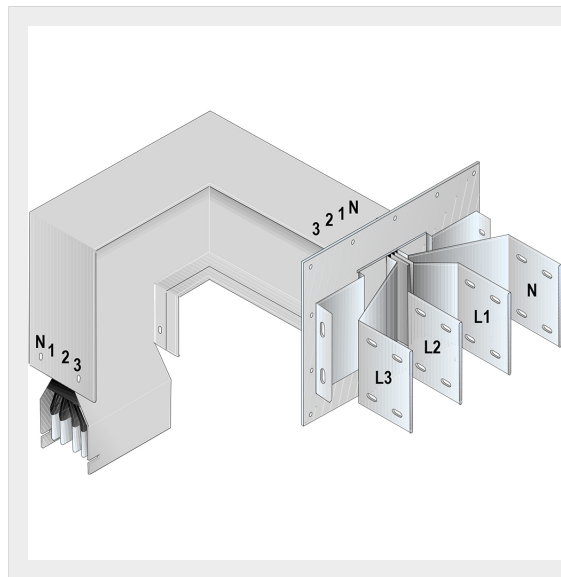

BTICINO &gt; ZUCCHINI busbar &gt; High power busbar &gt; SCP Supercompact &gt; Connection interface with horizontal + vertical elbow

**60391614P**

Busbar outlet element with horizontal + vertical elbow for busbar SCP - Type 2 AI - In= 2500A - double bar

## Technical features

Brand	BTicino
Standard reference	CEI EN 61439-6
Rated voltage	1000Vac
Rated current	2500A
Protection index	IP55
Series	SCP