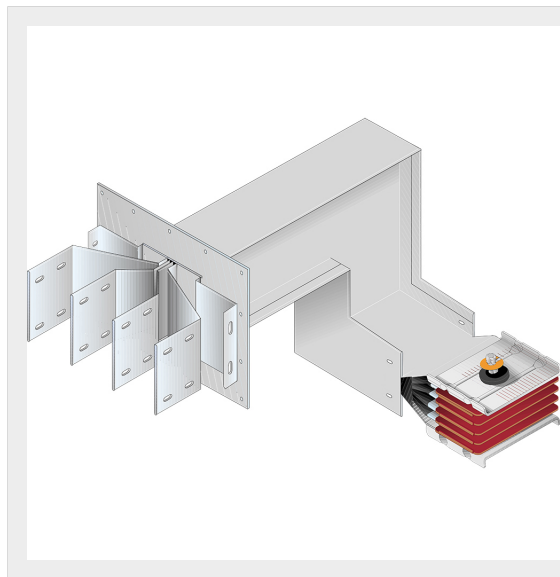

BTICINO &gt; ZUCCHINI busbar &gt; High power busbar &gt; SCP Supercompact &gt; Connection interface with vertical + horizontal elbow

**60391574P**

Busbar outlet element with vertical + horizontal elbow for busbar SCP - Type 8 AI - In= 2500A - double bar

## Technical features

Brand	BTicino
Standard reference	CEI EN 61439-6
Rated voltage	1000V
Rated current	2500A
Protection index	IP55
Series	SCP