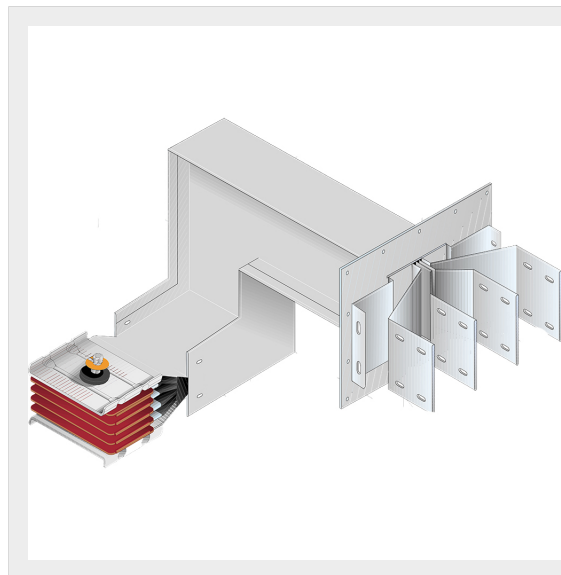

BTICINO > ZUCCHINI busbar > SCP Supercompact > Connection interface with vertical + horizontal elbow

60391566P

Busbar outlet element with vertical + horizontal elbow for busbar SCP - Type 7 AI - In= 3200A - double bar

Technical features

Protection index	IP55
Standard reference	CEI EN 61439-6
Rated voltage	1000V
Rated current	3200A
Series	SCP

Documentation

 [Busbar catalogue](#)