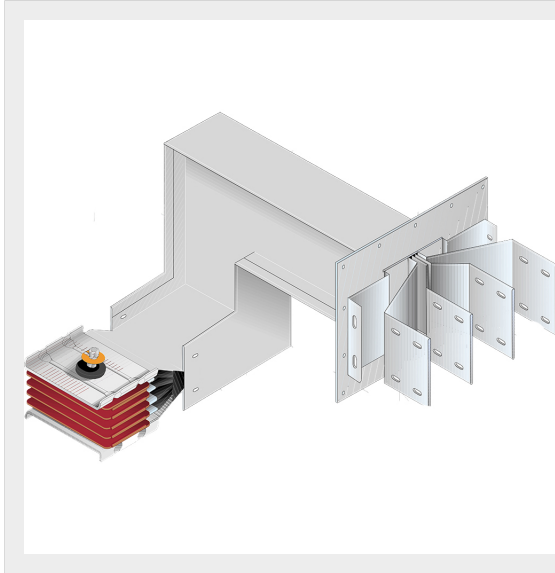

BTICINO > ZUCCHINI busbar > High power busbar > SCP Supercompact > Connection interface with vertical + horizontal elbow

**60391564P**

Busbar outlet element with vertical + horizontal elbow for busbar SCP - Type 7 AI - In= 2500A - double bar

Technical features

Brand	BTicino
Standard reference	CEI EN 61439-6
Rated voltage	1000Va.c.
Rated current	2.5kA
Protection index	IP55
Series	SCP

Documentation

 [Busbar catalogue](#)