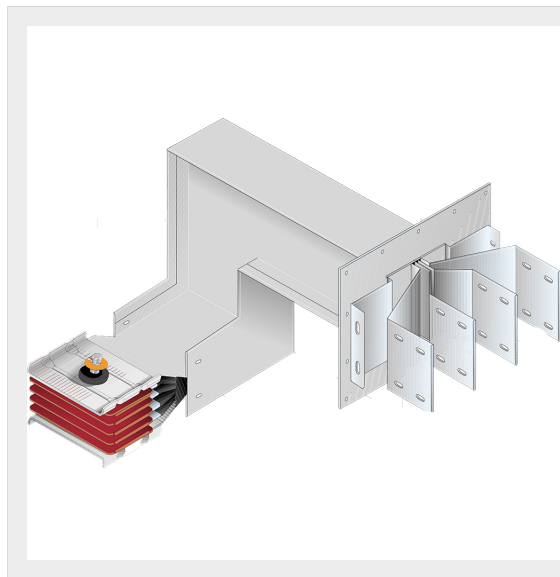

BTICINO > ZUCCHINI busbar > High power busbar > SCP Supercompact > Connection interface with vertical + horizontal elbow

**60391554P**

Busbar outlet element with vertical + horizontal elbow for busbar SCP - Type 6 AI - In= 2500A - double bar

Technical features

Brand	BTicino
Standard reference	CEI EN 61439-6
Rated voltage	1000Va.c.
Rated current	2.5kA
Protection index	IP55
Series	SCP

Documentation

 [Busbar catalogue](#)