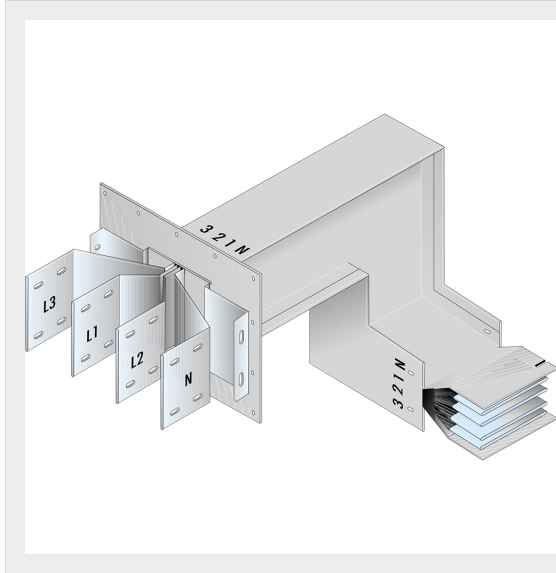

BTICINO > ZUCCHINI busbar > SCP Supercompact > Connection interface with vertical + horizontal elbow

60391536P

Busbar outlet element with vertical + horizontal elbow for busbar SCP - Type 4 AI - In= 3200A - double bar

Technical features

Protection index	IP55
Standard reference	CEI EN 61439-6
Rated voltage	1000V
Rated current	3200A
Series	SCP

Documentation

 [Busbar catalogue](#)