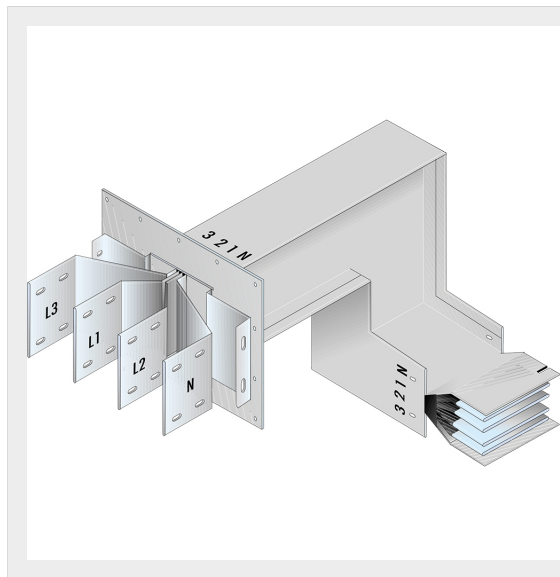

BTICINO > ZUCCHINI busbar > High power busbar > SCP Supercompact > Connection interface with vertical + horizontal elbow

**60391534P**

Busbar outlet element with vertical + horizontal elbow for busbar SCP - Type 4 AI - In= 2500A - double bar

Technical features

Brand	BTicino
Standard reference	CEI EN 61439-6
Rated voltage	1000Va.c.
Rated current	2.5kA
Protection index	IP55
Series	SCP

Documentation

 [Busbar catalogue](#)