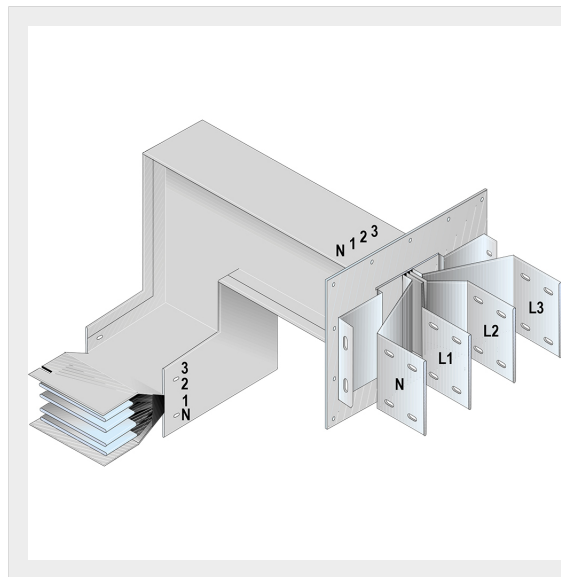

BTICINO > ZUCCHINI busbar > High power busbar > SCP Supercompact > Connection interface with vertical + horizontal elbow

**60391516P**

Busbar outlet element with vertical + horizontal elbow for busbar SCP - Type 2 AI - In= 3200A - double bar

Technical features

Brand	BTicino
Standard reference	CEI EN 61439-6
Rated voltage	1000V
Rated current	3200A
Protection index	IP55
Series	SCP

Documentation

 [Busbar catalogue](#)