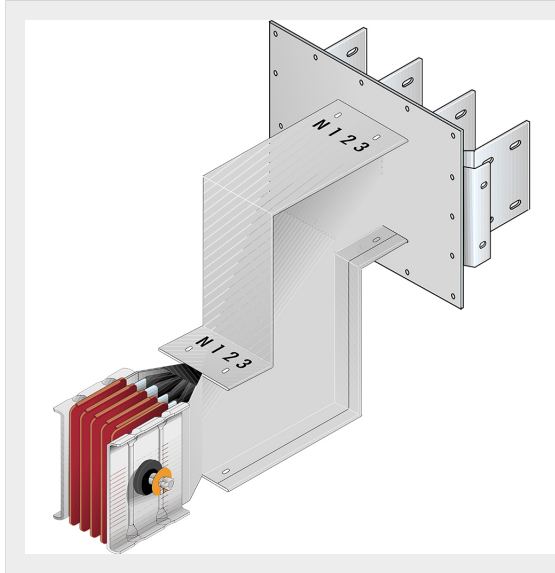

BTICINO &gt; ZUCCHINI busbar &gt; High power busbar &gt; SCP Supercompact &gt; Connection interface with double vertical elbow

**60391477P**

Busbar outlet element with double vertical elbow for busbar SCP  
- Type 4 AI - In= 4000A - double bar

## Technical features

Brand	BTicino
Standard reference	CEI EN 61439-6
Rated voltage	1000Vac
Rated current	4000A
Protection index	IP55
Series	SCP