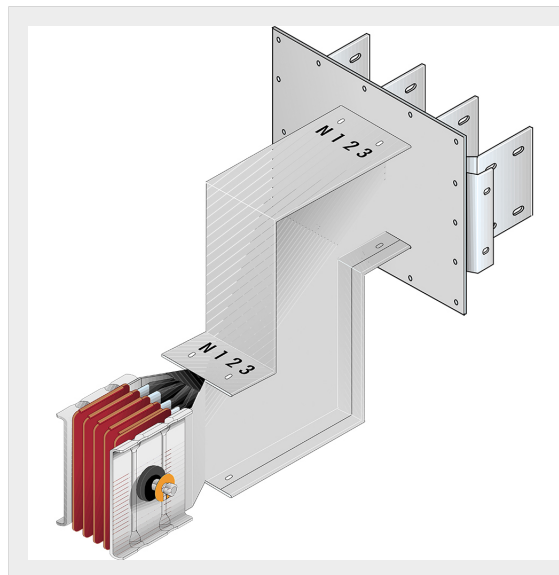

BTICINO > ZUCCHINI busbar > High power busbar > SCP Supercompact > Connection interface with double vertical elbow

**60391474P**

Busbar outlet element with double vertical elbow for busbar SCP
- Type 4 AI - In= 2500A - double bar

Technical features

Brand	BTicino
Standard reference	CEI EN 61439-6
Rated voltage	1000Vac
Rated current	2500A
Protection index	IP55
Series	SCP

Documentation

 [Busbar catalogue](#)