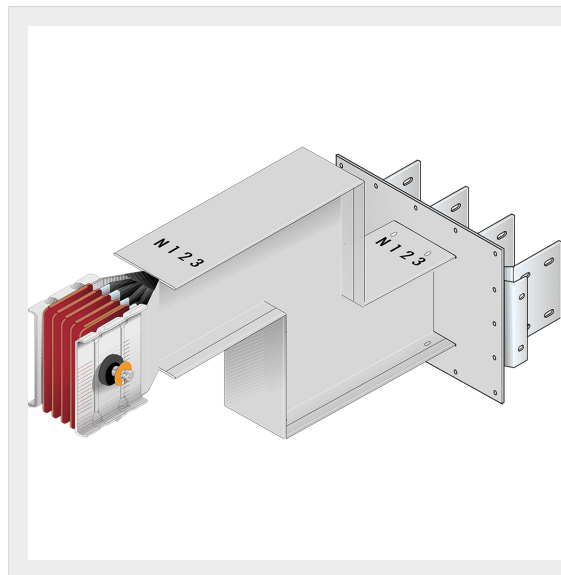

BTICINO > ZUCCHINI busbar > High power busbar > SCP Supercompact > Connection interface with double vertical elbow

**60391467P**

Busbar outlet element with double vertical elbow for busbar SCP
- Type 3 AI - In= 4000A - double bar

Technical features

Brand	BTicino
Standard reference	CEI EN 61439-6
Rated voltage	1000Va.c.
Rated current	4000A
Protection index	IP55
Series	SCP

Documentation

 [Busbar catalogue](#)