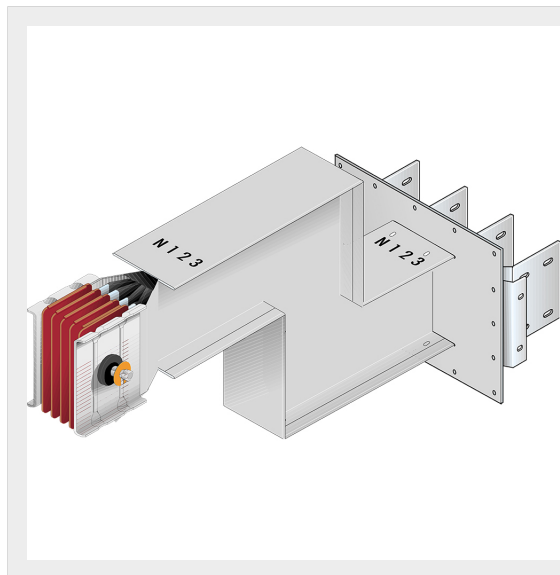

BTICINO > ZUCCHINI busbar > High power busbar > SCP Supercompact > Connection interface with double vertical elbow

**60391466P**

Busbar outlet element with double vertical elbow for busbar SCP
- Type 3 AI - In= 3200A - double bar

Technical features

Brand	BTicino
Standard reference	CEI EN 61439-6
Rated voltage	1000Vac
Rated current	3200A
Protection index	IP55
Series	SCP

Documentation

 [Busbar catalogue](#)