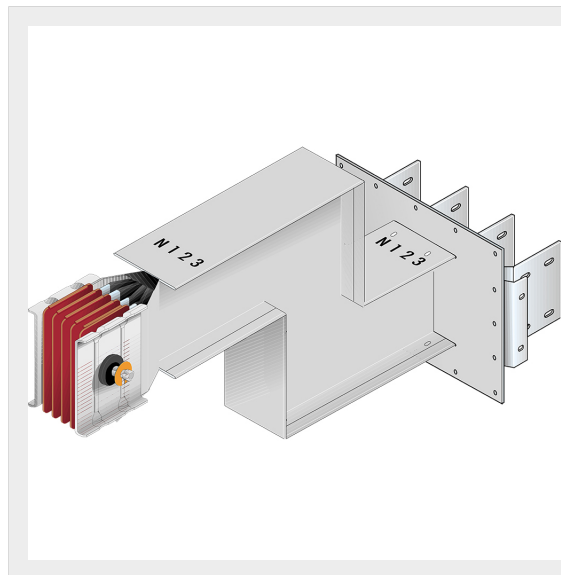

BTICINO > ZUCCHINI busbar > High power busbar > SCP Supercompact > Connection interface with double vertical elbow

**60391464P**

Busbar outlet element with double vertical elbow for busbar SCP
- Type 3 AI - In= 2500A - double bar

Technical features

Brand	BTicino
Standard reference	CEI EN 61439-6
Rated voltage	1000Va.c.
Rated current	2.5kA
Protection index	IP55
Series	SCP

Documentation

 [Busbar catalogue](#)