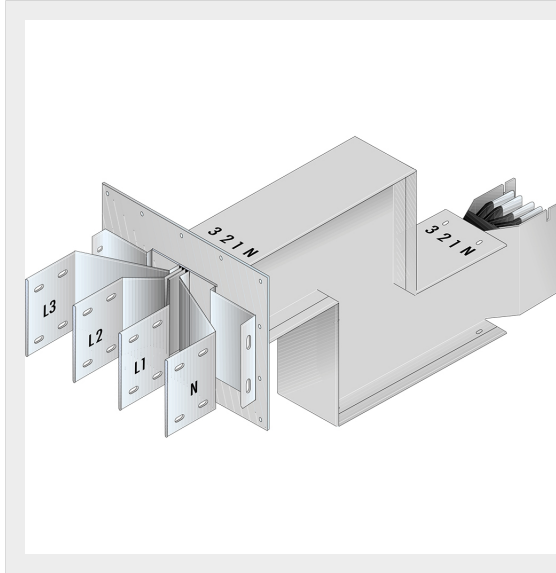

BTICINO > ZUCCHINI busbar > SCP Supercompact > Connection interface with double vertical elbow

60391457P

Busbar outlet element with double vertical elbow for busbar SCP  
- Type 2 AI - In= 4000A - double bar

## Technical features

Protection index	IP55
Standard reference	CEI EN 61439-6
Rated voltage	1000V
Rated current	4000A
Series	SCP