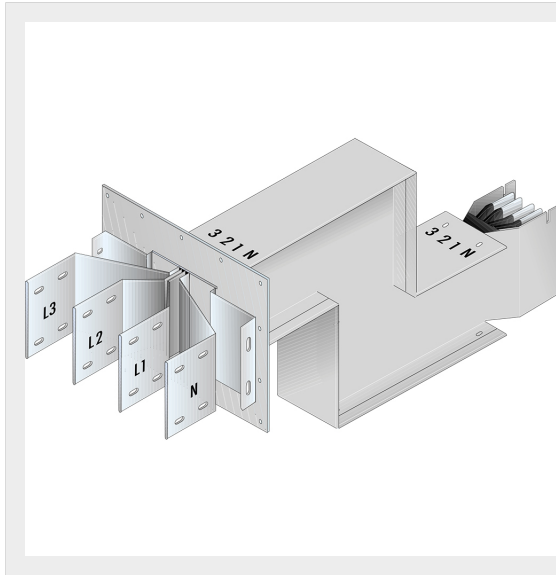

BTICINO > ZUCCHINI busbar > High power busbar > SCP Supercompact > Connection interface with double vertical elbow

**60391457P**

Busbar outlet element with double vertical elbow for busbar SCP
- Type 2 AI - In= 4000A - double bar

Technical features

Brand	BTicino
Standard reference	CEI EN 61439-6
Rated voltage	1000Vac
Rated current	4000A
Protection index	IP55
Series	SCP

Documentation

 [Busbar catalogue](#)