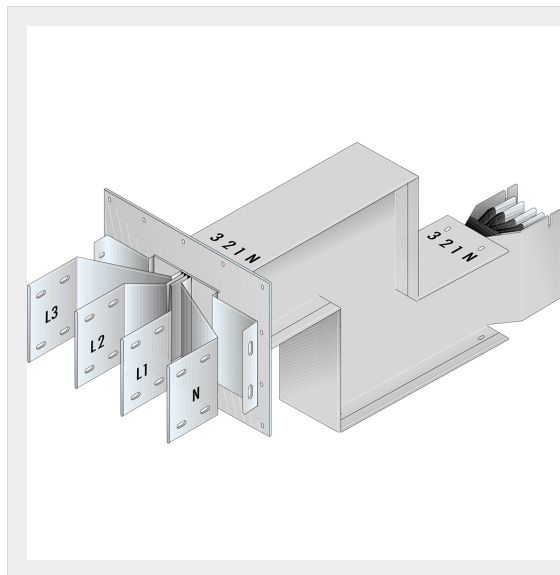

BTICINO > ZUCCHINI busbar > High power busbar > SCP Supercompact > Connection interface with double vertical elbow

**60391456P**

Busbar outlet element with double vertical elbow for busbar SCP
- Type 2 AI - In= 3200A - double bar

Technical features

Brand	BTicino
Standard reference	CEI EN 61439-6
Rated voltage	1000Va.c.
Rated current	3200A
Protection index	IP55
Series	SCP

Documentation

 [Busbar catalogue](#)