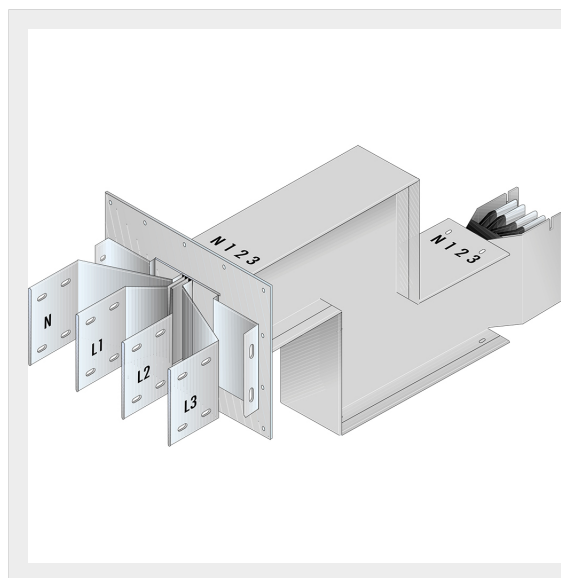

BTICINO > ZUCCHINI busbar > High power busbar > SCP Supercompact > Connection interface with double vertical elbow

**60391444P**

Busbar outlet element with double vertical elbow for busbar SCP
- Type 1 AI - In= 2500A - double bar

Technical features

Brand	BTicino
Standard reference	CEI EN 61439-6
Rated voltage	1000Va.c.
Rated current	2.5kA
Protection index	IP55
Series	SCP

Documentation

 [Busbar catalogue](#)