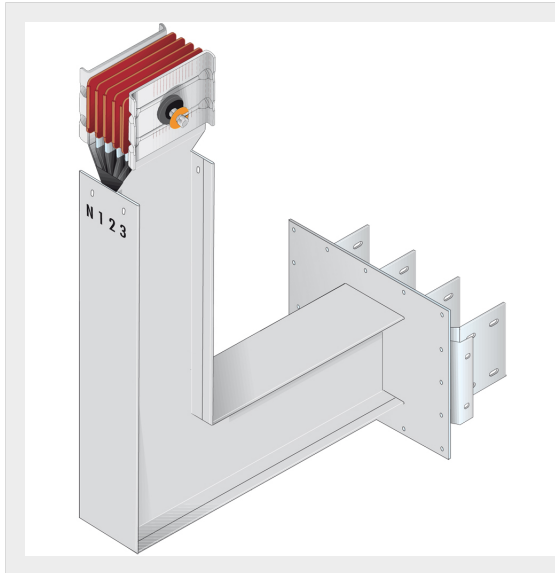

BTICINO > ZUCCHINI busbar > High power busbar > SCP Supercompact > Connection interface with vertical elbow

**60391437P**

Busbar outlet element with vertical elbow for busbar SCP - Type 4 AI - In= 4000A - double bar

Technical features

Brand	BTicino
Standard reference	CEI EN 61439-6
Rated voltage	1000Va.c.
Rated current	4000A
Protection index	IP55
Series	SCP

Documentation

 [Busbar catalogue](#)