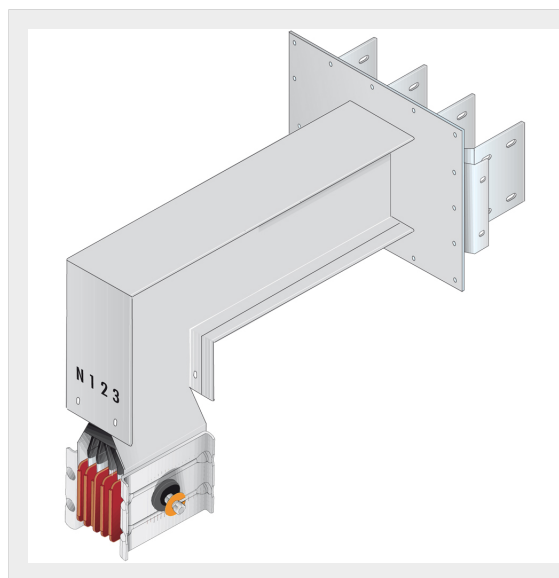

BTICINO &gt; ZUCCHINI busbar &gt; High power busbar &gt; SCP Supercompact &gt; Connection interface with vertical elbow

**60391427P**

Busbar outlet element with vertical elbow for busbar SCP - Type 3 AI - In= 4000A - double bar

## Technical features

Brand	BTicino
Standard reference	CEI EN 61439-6
Rated voltage	1000Vac
Rated current	4000A
Protection index	IP55
Series	SCP