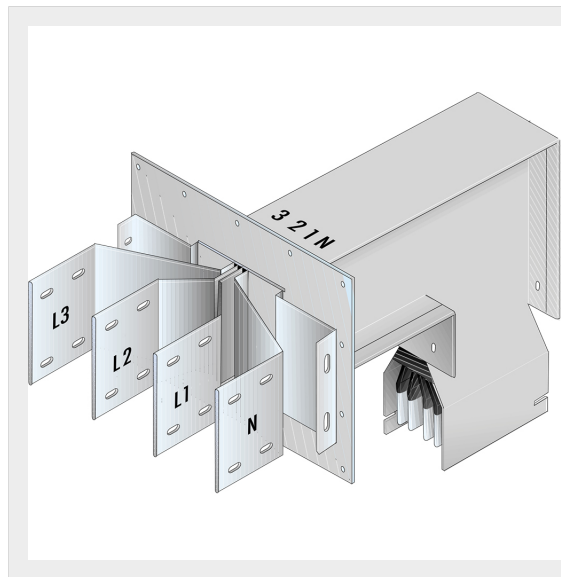

BTICINO > ZUCCHINI busbar > High power busbar > SCP Supercompact > Connection interface with vertical elbow

**60391416P**

Busbar outlet element with vertical elbow for busbar SCP - Type 2 AI - In= 3200A - double bar

Technical features

Brand	BTicino
Standard reference	CEI EN 61439-6
Rated voltage	1000Vac
Rated current	3200A
Protection index	IP55
Series	SCP

Documentation

 [Busbar catalogue](#)