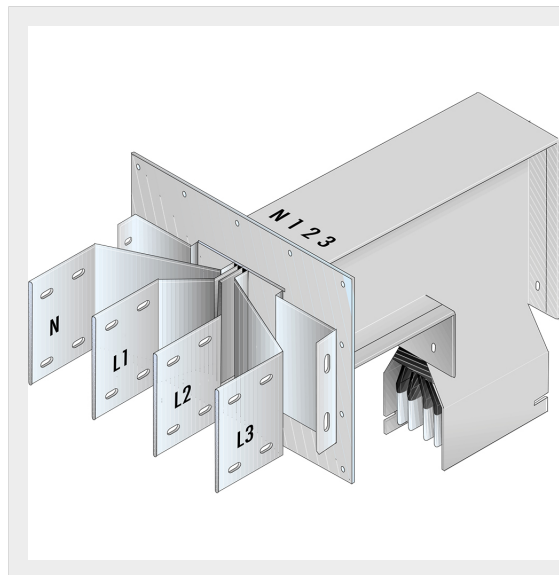

BTICINO > ZUCCHINI busbar > SCP Supercompact > Connection interface with vertical elbow

60391407P

Busbar outlet element with vertical elbow for busbar SCP - Type 1 AI - In= 4000A - double bar

## Technical features

Protection index	IP55
Standard reference	CEI EN 61439-6
Rated voltage	1000V
Rated current	4000A
Series	SCP