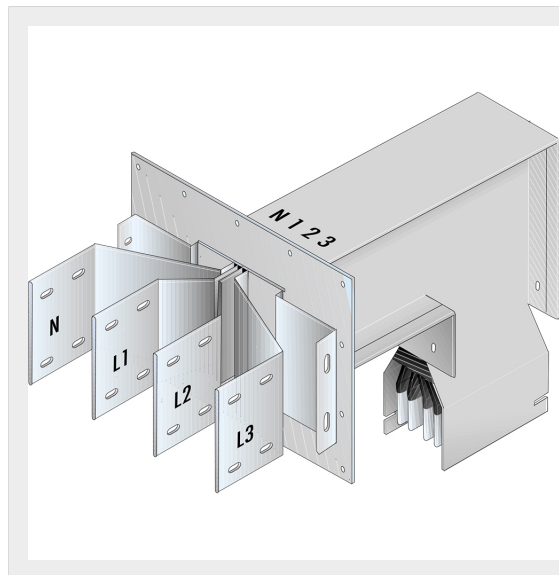

BTICINO > ZUCCHINI busbar > High power busbar > SCP Supercompact > Connection interface with vertical elbow

**60391407P**

Busbar outlet element with vertical elbow for busbar SCP - Type 1 AI - In= 4000A - double bar

Technical features

Brand	BTicino
Standard reference	CEI EN 61439-6
Rated voltage	1000Va.c.
Rated current	4000A
Protection index	IP55
Series	SCP

Documentation

 [Busbar catalogue](#)